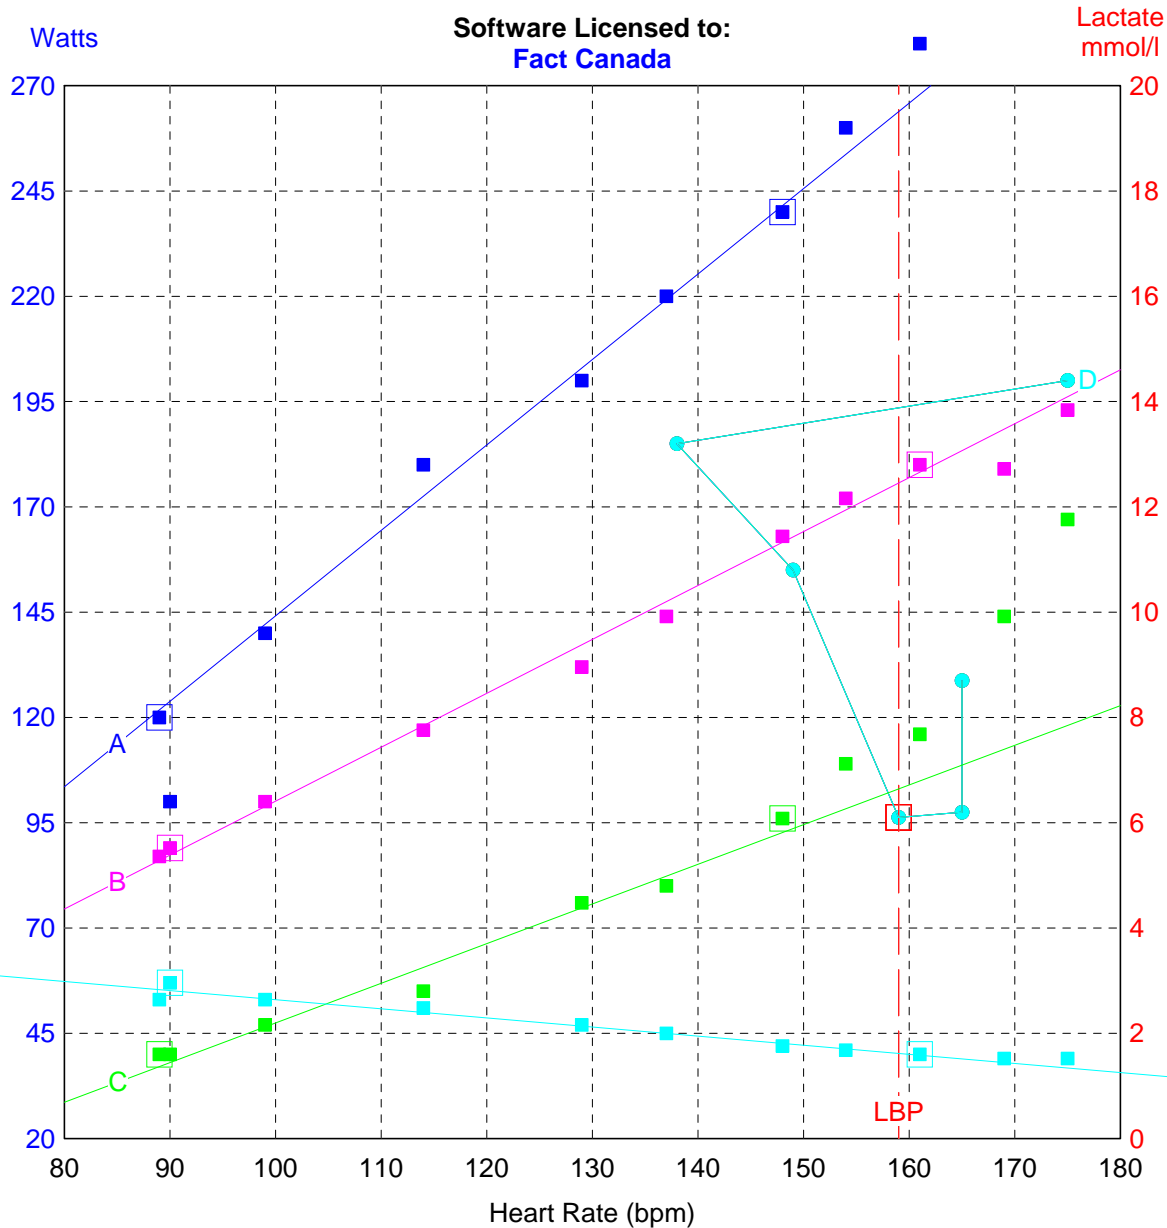

Feldmann and Chlebek Test

Software Licensed to:
Fact Canada

- A) Client Name:** Courtney John
Sport Tested: Bike wattage
Date Tested: 2010.02.26
Filename: Courtney John 2010.02.26.bke
- B) Client Name:** Courtney John
Sport Tested: Bike wattage
Date Tested: 2010.02.26
Filename: Courtney John CO 2010.02.26.bke
- C) Client Name:** Courtney John
Sport Tested: Bike wattage
Date Tested: 2010.02.26
Filename: Courtney John VE 2010.02.26.bke
- D) Client Name:** Courtney John
Sport Tested: Bike wattage
Date Tested: 2010.02.26
Filename: Courtney John TSI 2010.02.26.bke