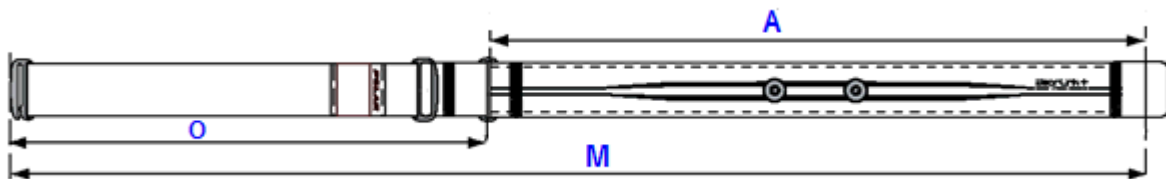


Polar WearLink®+ and T31C transmitter strap sizes

The whole length (in mm) of the **WearLink®+ strap** (see **M** in picture below)

Minimum length

XS - S	535mm ± 20mm
M - XXL	660mm ± 20mm
XXXL	820mm ± 20mm

Maximum length

XS - S	655mm ± 20mm
M - XXL	910mm ± 20mm

Length of the loop 13mm ± 1mm

Elastic band strap (see **O** in picture)

XS - S	170 ± 10
M - XXL	295 ± 10

Front part (see **A** in picture) 365 ± 10

T31 transmitter

S:	570 - 1050 mm
M:	630 - 1350 mm
L:	670 - 1450 mm